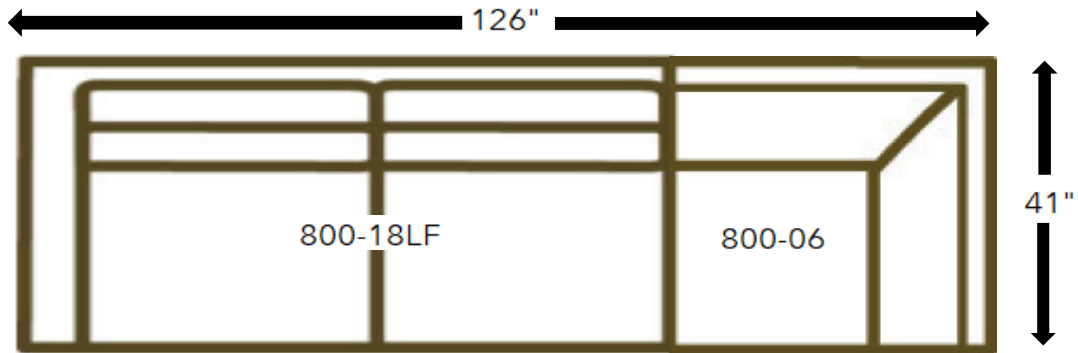

CABO SAN LUCA SECTIONAL CONFIGURATIONS

**800-85 Currently on PD hold. Slated for Width Change. Current width is 31"

CABO SAN LUCA SECTIONAL CONFIGURATIONS

800-18LF
85x41x39

41X41X39

41X41X39

31x65x39