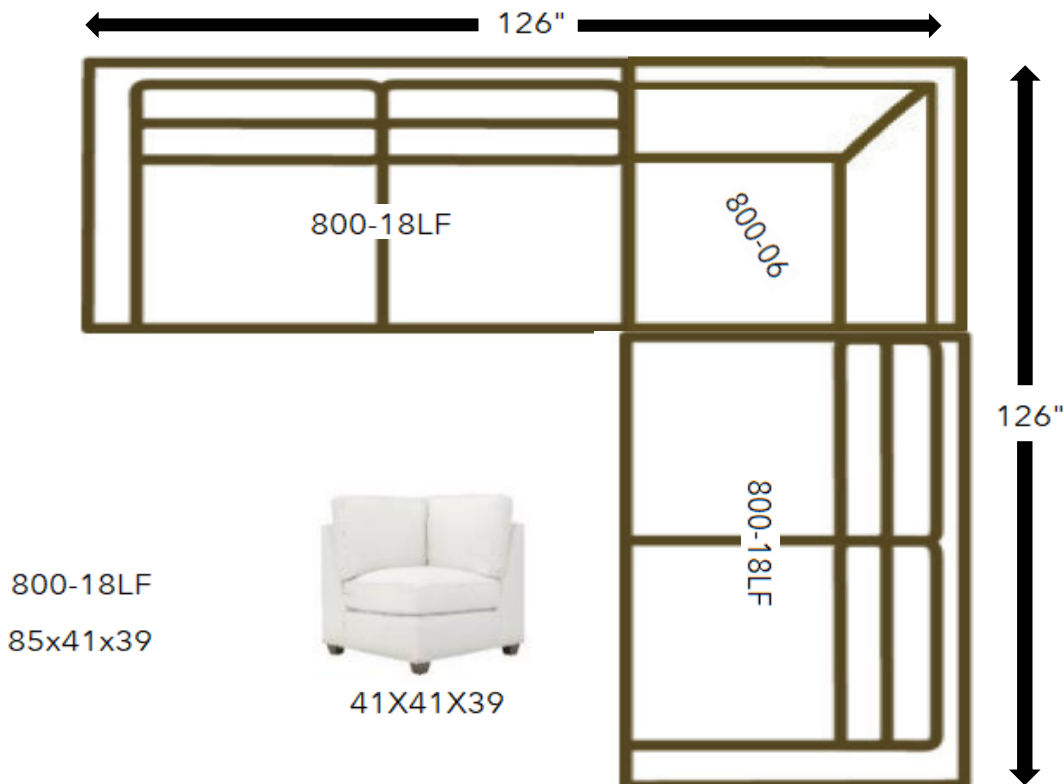

CABO SAN LUCA SECTIONAL CONFIGURATIONS

**800-85 Currently on PD hold. Slated for Width Change. Current width is 31"

CABO SAN LUCA SECTIONAL CONFIGURATIONS

800-18LF
85x41x39

41X41X39

41X41X39

31x65x39