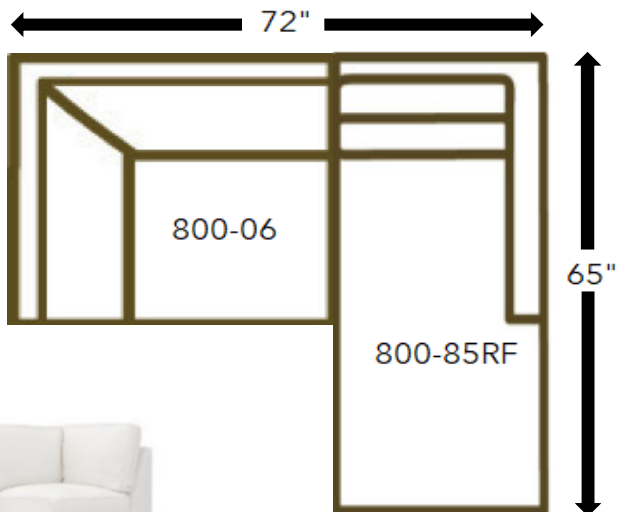

CABO SAN LUCA SECTIONAL CONFIGURATIONS

**800-85 Currently on PD hold. Slated for Width Change. Current width is 31"

CABO SAN LUCA SECTIONAL CONFIGURATIONS

800-18LF
85x41x39

41X41X39

41X41X39

31x65x39