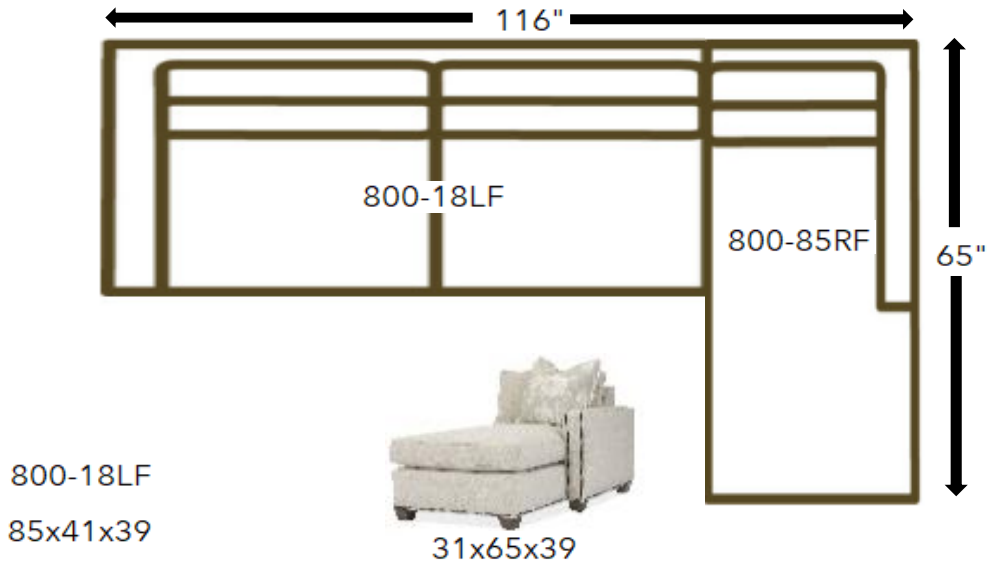

CABO SAN LUCA SECTIONAL CONFIGURATIONS

**800-85 Currently on PD hold. Slated for Width Change. Current width is 31"

CABO SAN LUCA SECTIONAL CONFIGURATIONS

800-18LF
85x41x39

41X41X39

41X41X39

31x65x39